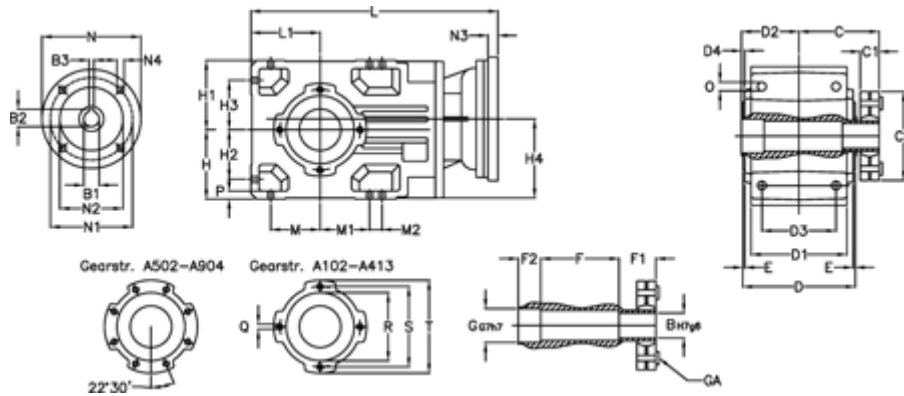

Data Sheet

Article number: 29600201815225
 Description: Bevel helical gearbox
 A202US-18,1-P71B5

Measures

B = 30	D1 = 110	F2 = 36	L = 306.0	N3 = -
B1 = 14	D2 = 60	G = 32	L1 = 80	N4 = M8x16
B2 = 16.3	D3 = 90	GA = 14,5 NM	M = 60.0	O = 9.5
B3 = 5	d4 = 4.5	H = 80	M1 = 60.0	P = 9
C = 89.5	Description = A202US-xx-P71 B5	H1 = 80	M2 = -	Q = M8x15
C1 = 23	E = 3.0	H2 = 60.0	N = 160	R = 95
C2 = 72.0	F = 77.5	H3 = 60.0	N1 = 130	S = 115
D = 136	F1 = 36.0	H4 = 93.0	N2 = 110	T = 140